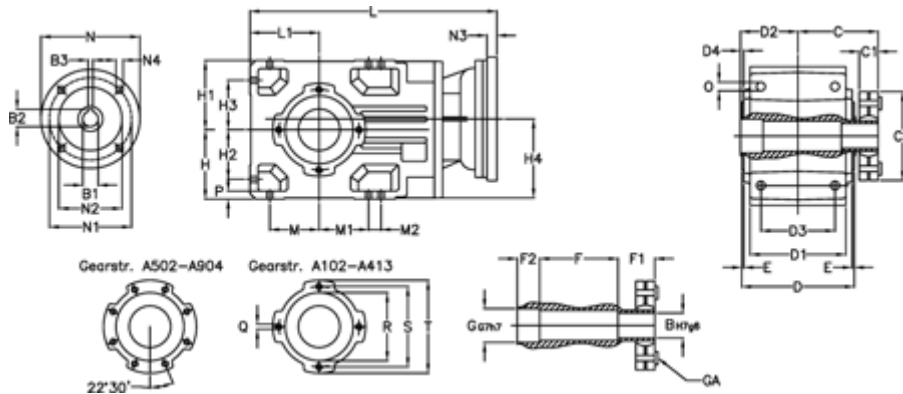

Data Sheet

Article number: 29600101865235
 Description: Bevel helical gearbox
 A102US-18,6-P90B5

Measures

B = 30	D1 = 95	F2 = 36	L = 302.0	N3 = -
B1 = 24	D2 = 60	G = 32	L1 = 70	N4 = M10x12
B2 = 27.3	D3 = 75	GA = 14,5 NM	M = 50.0	O = 9.5
B3 = 8	d4 = 4.5	H = 70	M1 = 50.0	P = 9
C = 89.5	Description = A102US-xx-P90 B5	H1 = 70	M2 = -	Q = M8x12
C1 = 23	E = 3.0	H2 = 50.0	N = 200	R = 80
C2 = 72.0	F = 77.5	H3 = 50.0	N1 = 165	S = 100
D = 117	F1 = 36.0	H4 = 83.0	N2 = 130	T = 120